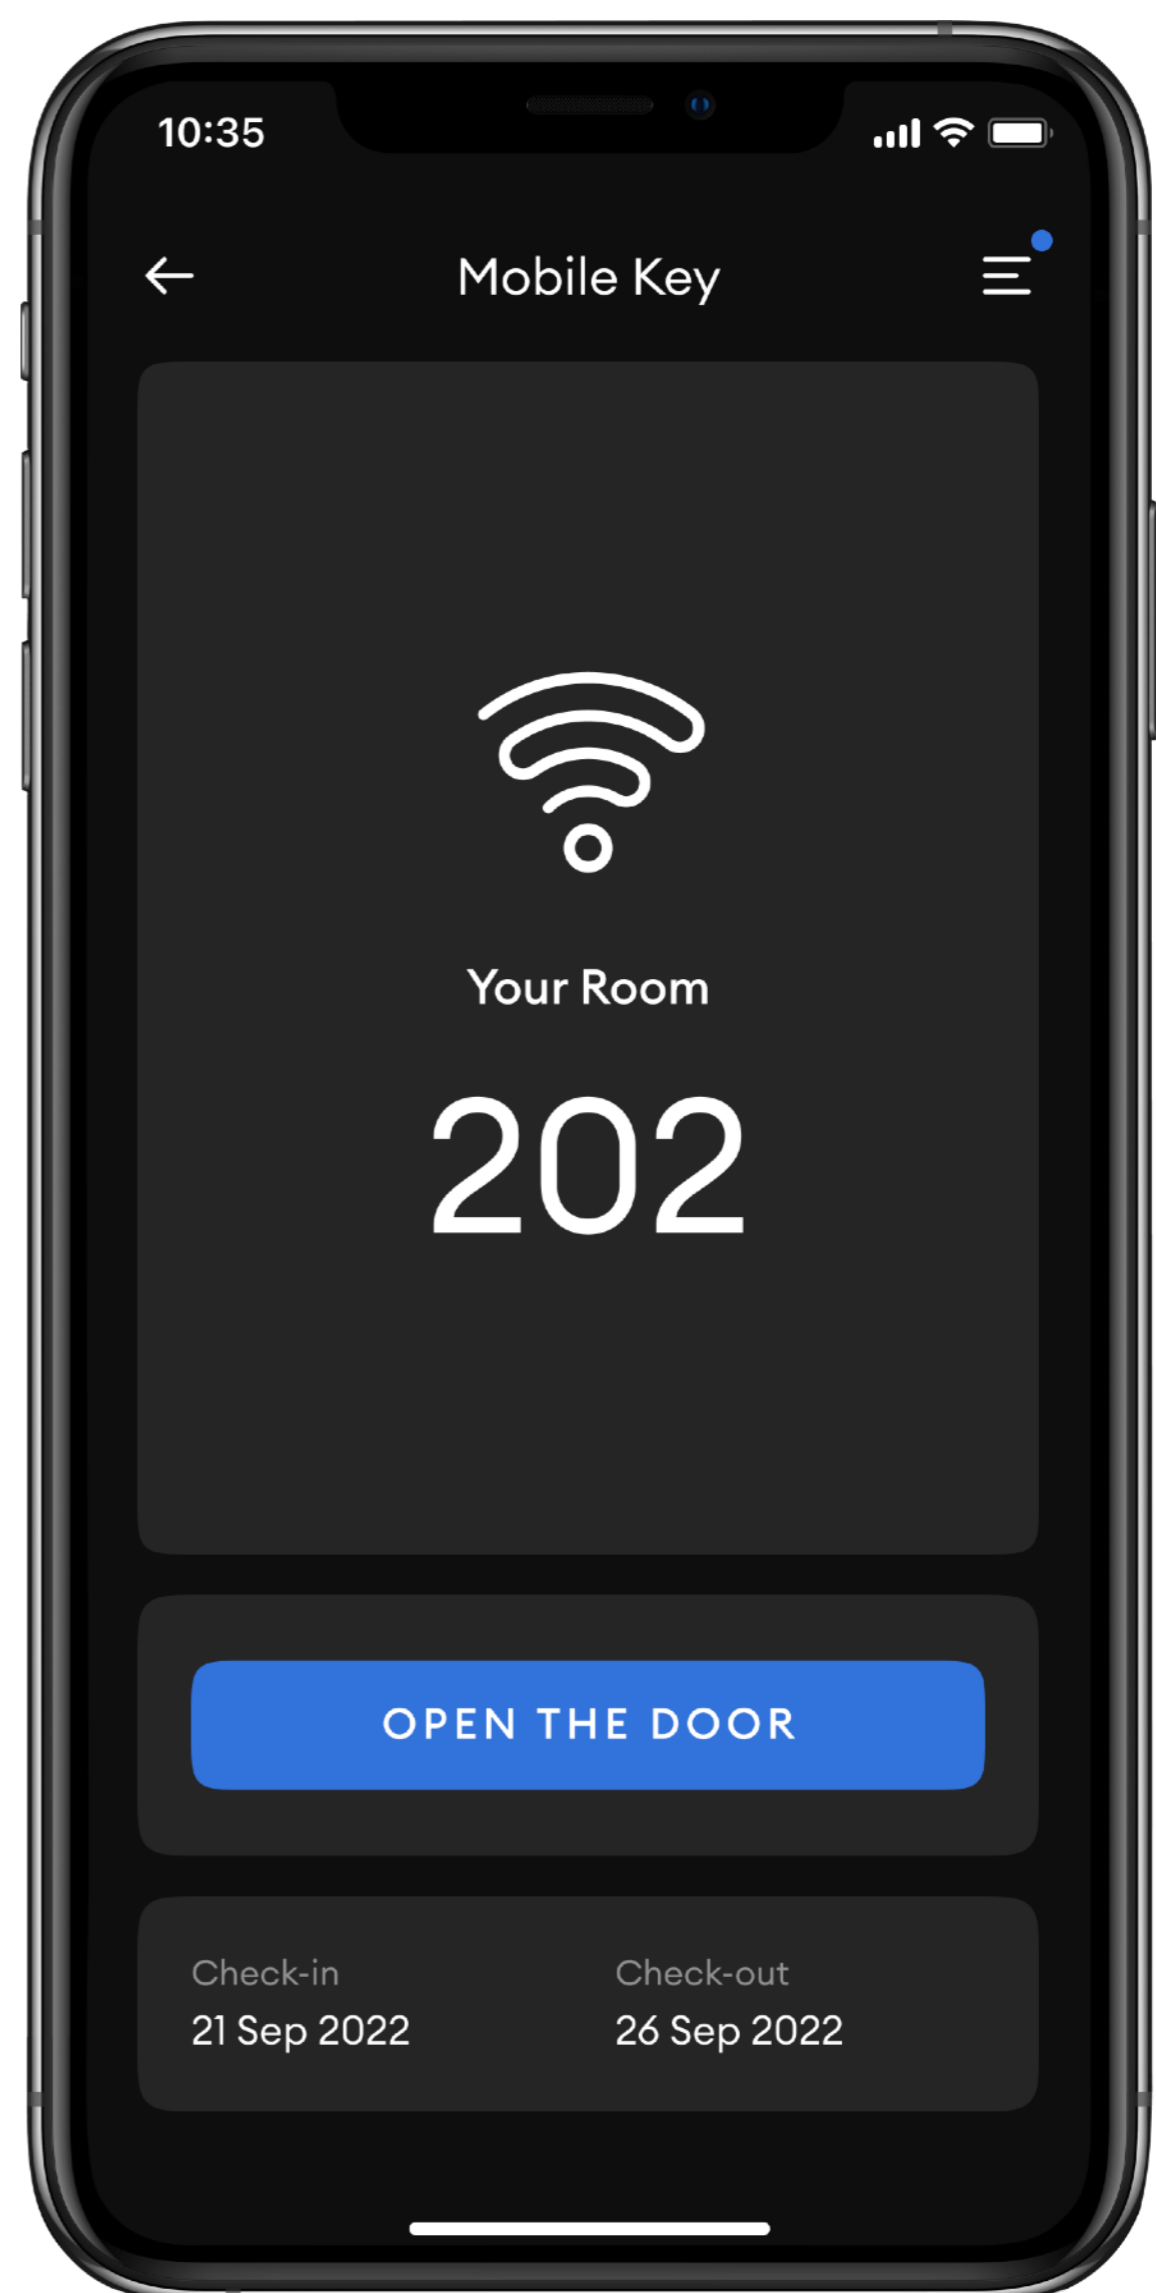

Hoteza Mobile supported smartphones

Android devices: Android 5.x or later

iOS devices: iOS 10 or later

Hoteza Mobile Key — keyless entry feature of Hoteza Mobile which allows your guests to get access to their hotel rooms and other common areas via their smartphones using BLE (Bluetooth Low Energy).

Hoteza Mobile Key compatible lock systems:

- Vingcard BLE door locks
- Omnitec BLE door locks
- Salto BLE door locks

In development:

- Tesa BLE door locks
- Onity BLE door locks
- Dormakaba BLE door locks