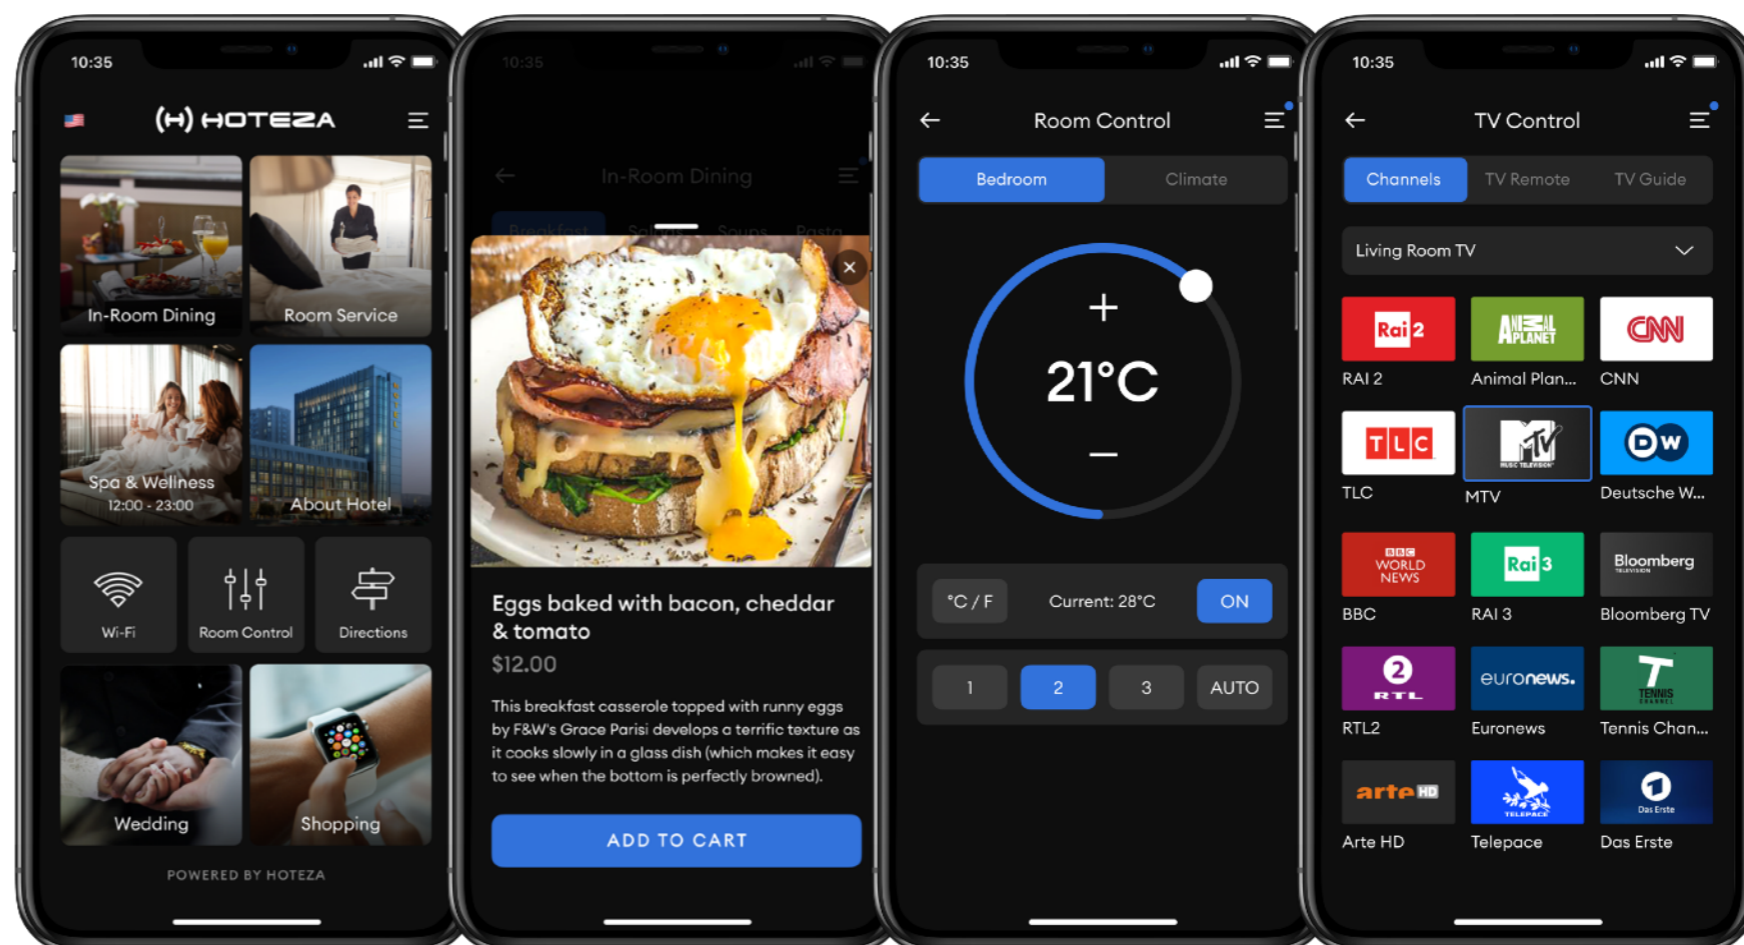

Hoteza Mobile

A world-class easy-to-use application with a multi-lingual web-based backend

A mobile hotel application for improving communication with hotel guests and **creating revenue** opportunities.

Hoteza Mobile features:

- ✓ Welcome screen
- ✓ Hotel information
- ✓ PMS interface
- ✓ Guest Messages
- ✓ View bill
- ✓ Statistics Module
- ✓ Multilingual Support
- ✓ Restaurant and SPA booking
- ✓ Wake up service
- ✓ Photo gallery
- ✓ In-Room Services
- ✓ Hotel Services
- ✓ Feedback
- ✓ Hoteza CMS
- ✓ Promotions
- ✓ Room Control (GRMS)
- ✓ City guide
- ✓ Express check-out
- ✓ TV remote control
- ✓ TV Channels Mosaic
- ✓ **Mobile key***

*Smartphone with BLE support required

Supported languages:

- Arabic
- Chinese (Simplified)
- Chinese (Traditional)
- Croatian
- Danish
- English
- Finnish
- French
- German
- Italian
- Japanese
- Kazakh
- Korean
- Norwegian
- Persian
- Russian
- Serbian
- Slovenian
- Spanish
- Swedish
- Turkish
- Ukrainian
- Vietnamese
- any other by request